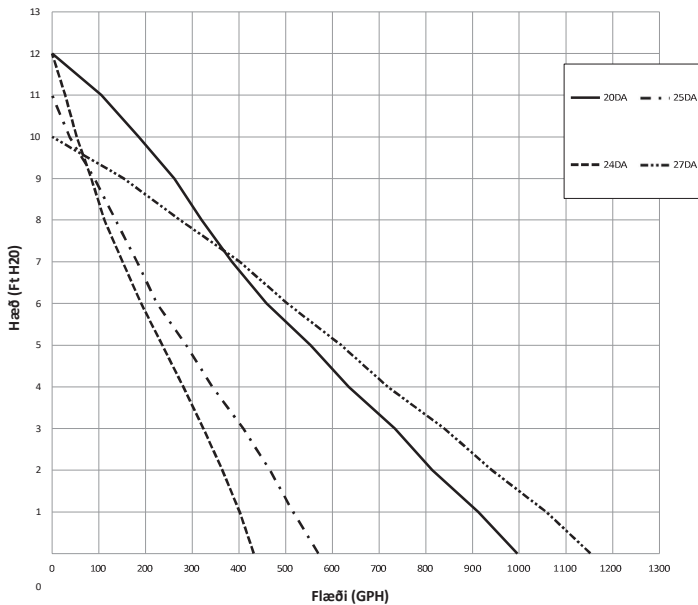

rule
a xylem brand

Rule...líklega traustustu dæurnar

Rule Næsta kynslóð af Lensidælum

Nominal GPH/ LPH	Númer.	Volt	Amps @ 12V	Amps @ 13.6V	Port	Einst. loki	Slöngu þverm.	UPC
360 (1363)	24DA	12 DC	2.1 (12V)	2.4 (13.6V)	YES	YES	3/4" (19mm)	042237-104700
500 (1890)	25DA	12 DC	1.6 (12V)	1.8 (13.6V)	YES	YES	3/4" (19mm)	042237-104717
500 (1890)	25DA-24	24 DC	0.8 (24V)	0.9 (27.2V)	YES	YES	3/4" (19mm)	042237-104748
800 (3028)	20DA	12 DC	3.4 (12V)	4.3 (13.6V)	YES	YES	3/4" (19mm)	042237-104694
800 (3028)	20DA-24	24 DC	1.7 (24V)	2.2 (27.2V)	YES	YES	3/4" (19mm)	042237-104755
1100 (4164)	27DA	12 DC	3.7 (12V)	4.7 (13.6V)	YES	YES	1" (25mm) og	042237-104724
1100 (4164)	27DA-24	24 DC	1.9 (24V)	2.4 (27.2V)	YES	YES	1-1/8" (29mm)	042237-104762

360/500 GPH (1363/1893 LPH)	800/1100 GPH (3028/4164 LPH)
* 3.9" (99mm)	* 4.4" (111mm)
0.7 lbs (0.32kg)	0.85 lbs (0.39kg)

Einstefnuloki innifalinn

Afköst við uppgefna spennu (12 or 24 Volt)

Varahlutir

Lýsing	Model No.
360/500 3/4" Port Fittings	1200R
360/500 3/4" Port Fittings 90 Degr.	1201R
360/500 1" Port Fittings	1202R
800/1100 3/4" Port Fittings 90 Degr.	1203R
800/1100 3/4" Port Fittings	1204R
800/1100 1" Port Fittings 90 Degr.	1205R
800/1100 1" Port Fittings	1206R
800/1100 1-1/8" Port Fittings 90 Degr.	1207R
800/1100 1-1/8" Port Fittings	1208R
360/500 3/4" Einstefnuloki	1220R
800/1100 3/4" Einstefnuloki	1221R
800/1100 1" Einstefnuloki	1222R
800/1100 1-1/8" Einstefnuloki	1223R