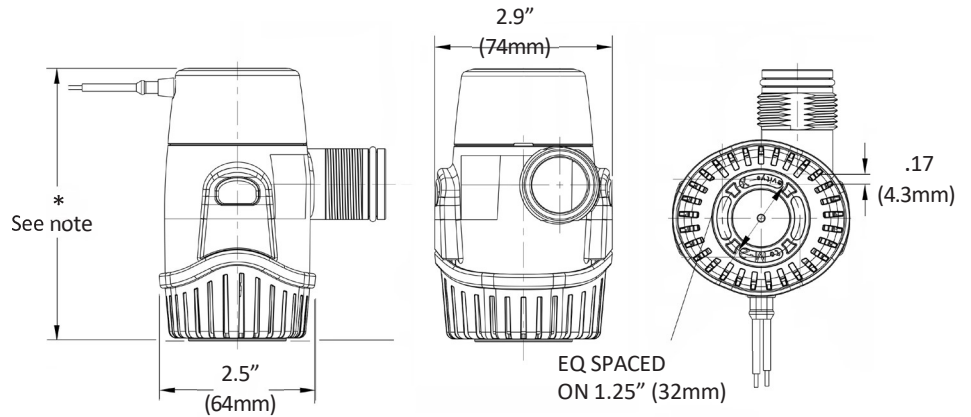

rule
a xylem brand

Rule...líklega traustustu dæurnar

Rule Næsta kynslóð af Lensidælum

Nominal GPH/ LPH	Númer.	Volt	Amps @ 12V	Amps @ 13.6V	Port	Einst. loki	Slöngu þverm.	UPC
360 (1363)	24DA	12 DC	2.1 (12V)	2.4 (13.6V)	YES	YES	3/4" (19mm)	042237-104700
500 (1890)	25DA	12 DC	1.6 (12V)	1.8 (13.6V)	YES	YES	3/4" (19mm)	042237-104717
500 (1890)	25DA-24	24 DC	0.8 (24V)	0.9 (27.2V)	YES	YES	3/4" (19mm)	042237-104748
800 (3028)	20DA	12 DC	3.4 (12V)	4.3 (13.6V)	YES	YES	3/4" (19mm)	042237-104694
800 (3028)	20DA-24	24 DC	1.7 (24V)	2.2 (27.2V)	YES	YES	3/4" (19mm)	042237-104755
1100 (4164)	27DA	12 DC	3.7 (12V)	4.7 (13.6V)	YES	YES	1" (25mm) og	042237-104724
1100 (4164)	27DA-24	24 DC	1.9 (24V)	2.4 (27.2V)	YES	YES	1-1/8" (29mm)	042237-104762

360/500 GPH (1363/1893 LPH)	800/1100 GPH (3028/4164 LPH)
* 3.9" (99mm)	* 4.4" (111mm)
0.7 lbs (0.32kg)	0.85 lbs (0.39kg)

Einstefnuloki innifalinn

Afköst við uppgefna spennu (12 or 24 Volt)

Varahlutir

Lýsing	Model No.
360/500 3/4" Port Fittings	1200R
360/500 3/4" Port Fittings 90 Degr.	1201R
360/500 1" Port Fittings	1202R
800/1100 3/4" Port Fittings 90 Degr.	1203R
800/1100 3/4" Port Fittings	1204R
800/1100 1" Port Fittings 90 Degr.	1205R
800/1100 1" Port Fittings	1206R
800/1100 1-1/8" Port Fittings 90 Degr.	1207R
800/1100 1-1/8" Port Fittings	1208R
360/500 3/4" Einstefnuloki	1220R
800/1100 3/4" Einstefnuloki	1221R
800/1100 1" Einstefnuloki	1222R
800/1100 1-1/8" Einstefnuloki	1223R